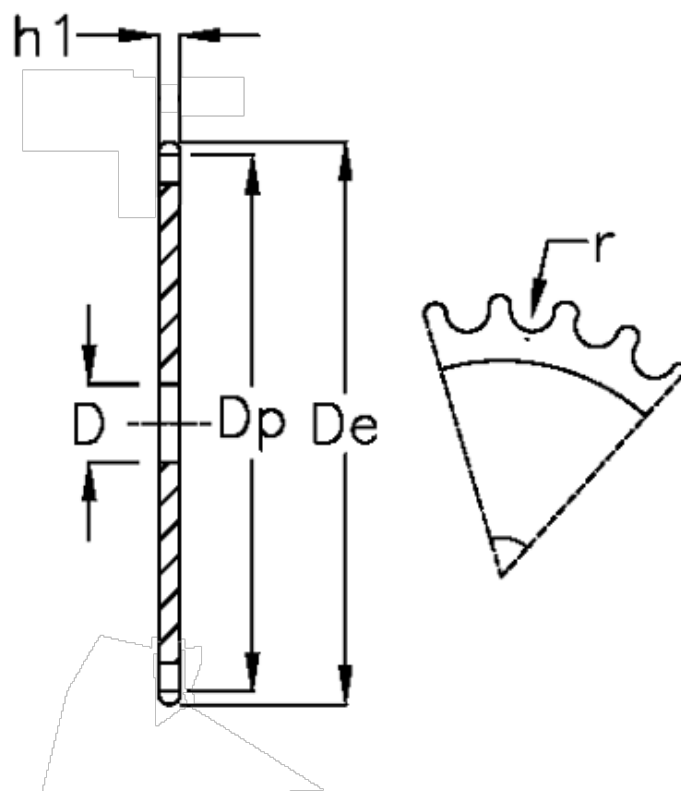

Article number: 616021010023

Description: Plate wheel 24 B-1 Z=23 simplex

Measures

C	= 4
D	= 25
De	= 294.8
Dp	= 279.8
For chain size	= 1 1/2 x 1
For chain type	= 24 B-1
h1	= 24.1
Number of teeth	= 23

$r = 25.4$